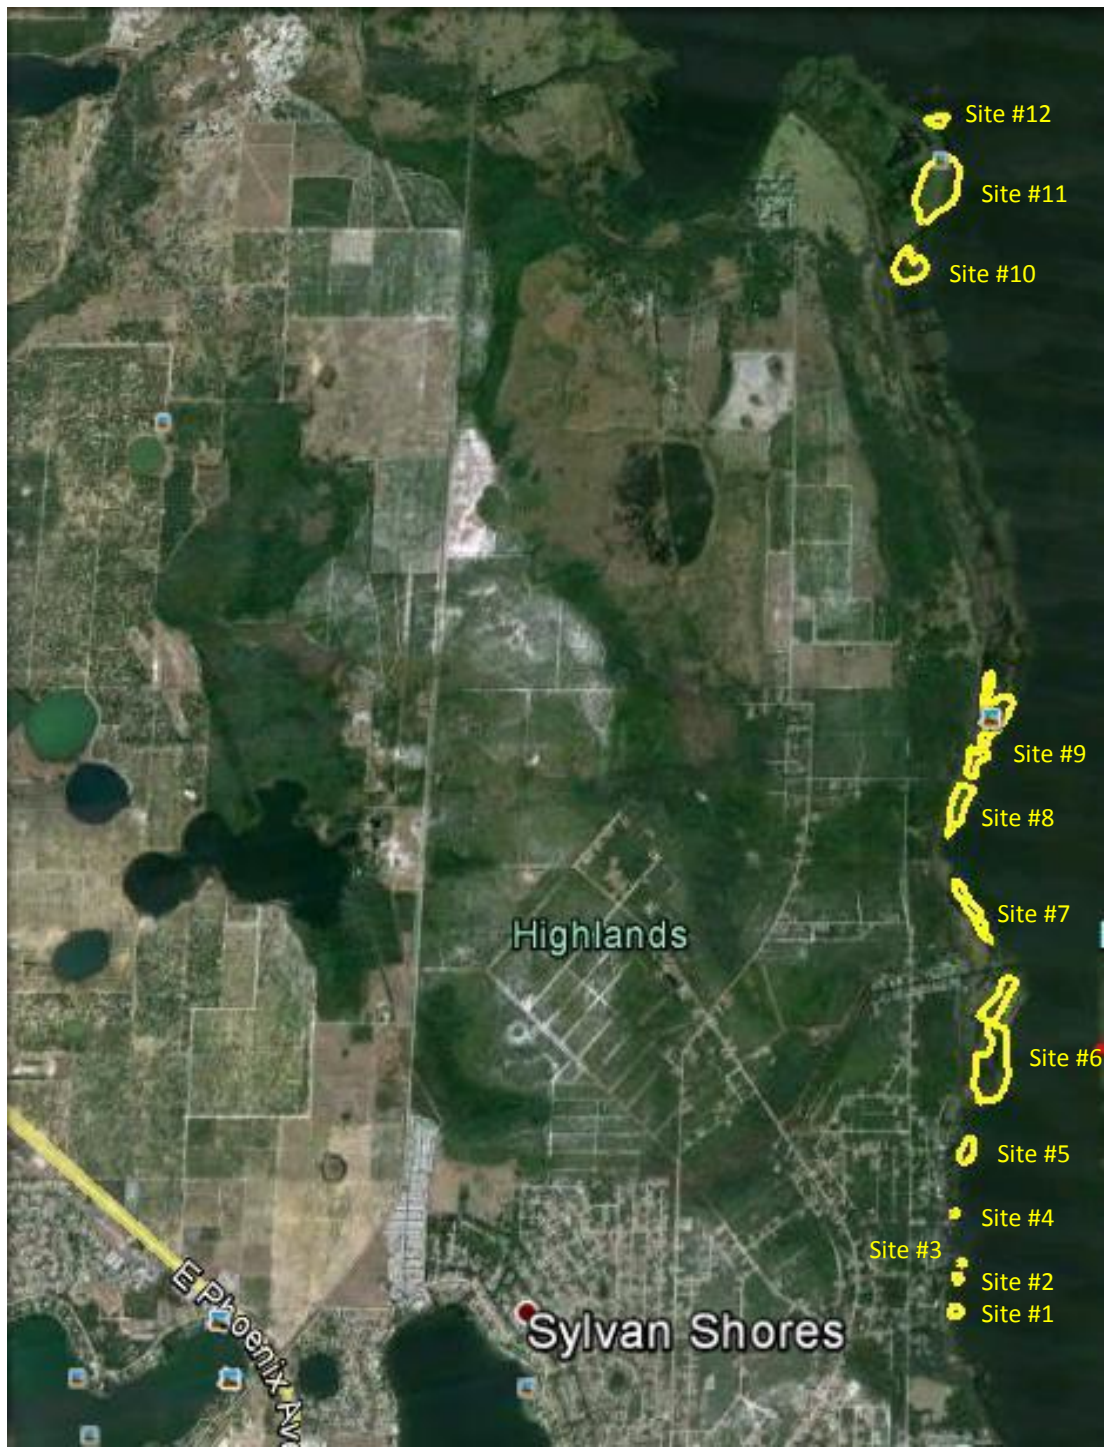

Date: 8/11/13
Project: LI Herbicide Treatment
Imagery: 2011 Google Earth
Created By: Steven Gornak

Lake Istokpoga Aquatic Enhancement

Herbicide Treatment – 693 Acres of Tussock and Aquatic Plants.
Highlands County, FL

- Treatment Sites
- Treatment Sites (If Needed)
- Lygodium Treatment

Date: 8/11/13
 Project: LI Herbicide Treatment
 Imagery: 2011 Google Earth
 Created By: Steven Gornak

**Lake Istokpoga Aquatic Enhancement
 Herbicide Treatment— 307 Acres of Tussock and Aquatic
 Plants on Big Island and Bumble Bee Island Marshes.
 Highlands County, FL**

Date: 8/11/13
 Project: LI Herbicide Research
 Imagery: 2011 Google Earth
 Created By: Steven Gornak

**Lake Istokpoga Aquatic Enhancement
 Herbicide Research – 116 acres of Tussock and Aquatic
 Plants on the Western Shoreline Marsh.
 Highlands County, FL**

- Treatment Sites
- Nail Kite Nesting Site

Date: 8/11/13
 Project: LI Herbicide Research
 Imagery: 2011 Google Earth
 Created By: Steven Gornak

**Lake Istokpoga Aquatic Enhancement
 Herbicide Research – 126 acres of Tussock and Aquatic
 Plants on the Eastern Shoreline Marsh.
 Highlands County, FL**